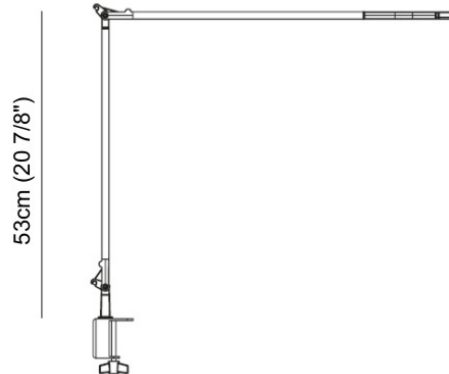

Light Distribution: Adjustable / Direct

Weight (kg): 0.525

Weight (lbs): 1.157

Diffuser: Acrylic - satin finish

Fixture Material: Aluminum Die Cast

ELECTRICAL

Input Wattage Range: 10 - 19 W

Lamp Type: LED

PHYSICAL

Shape: Abstract
 Length (mm): 590
 Length (in): 23 1/4
 Height (mm): 530
 Height (in): 20 7/8
 Light Distribution: Adjustable / Direct
 Weight (kg): 0.825
 Weight (lbs): 1.82
 Fixture Material: Aluminum Die Cast

OPTICAL

RATINGS AND CERTIFICATIONS

Certified By: CSA Certified to UL and CSA Standards
 IP rating: IP40

10.5cm
(4 1/8")

59cm (23 1/4")

53cm (20 7/8")

5cm (1 15/16")

LEGEND