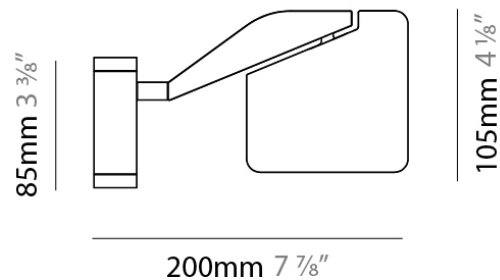

JACKIE SURFACE

D83410-BLK

PROJECT

TYPE

NOTES

QUANTITY

DATE

GENERAL

Series: Jackie

Brand: Panzeri

Division: Design

Mounting Type: Surface

Mounting Location: Wall

Subcategory: Task

PHYSICAL

Shape: Abstract

Length (mm): 105

Length (in): 4 1/8

Width (mm): 105

Width (in): 4 1/8

Height (mm): 105

Height (in): 4 1/8

Extension (mm): 200

Extension (in): 7 7/8

Light Distribution: Adjustable / Direct

Weight (kg): 0.525

Weight (lbs): 1.157

Diffuser: Acrylic - satin finish

Fixture Material: Aluminum Die Cast

ELECTRICAL

Input Wattage Range: 10 - 19 W

Lamp Type: LED

Input Wattage (W): 10

Total Output Wattage (W): 8

Dimming: 5-Step Touch Dimming

Driver Included: Yes

Driver Location: Integrated

Driver Type: Constant Current - 120Vac

Driver Class: Class 2

Input Voltage (V): 120

Output Voltage (V): 24

LED

Number of LEDs: 1

Color Temperature (°K): 3000

Max. Delivered Lumen (lm): 526

Nominal Lumen (lm): 600

CRI: >90 CRI

Efficiency (%): 87.667

Efficacy (lm/w): 52.6

Lamp Life (hrs): 50000

OPTICAL

Optic°: Diffused

RATINGS AND CERTIFICATIONS

Certified By: CSA Certified to UL and CSA Standards

IP rating: IP40